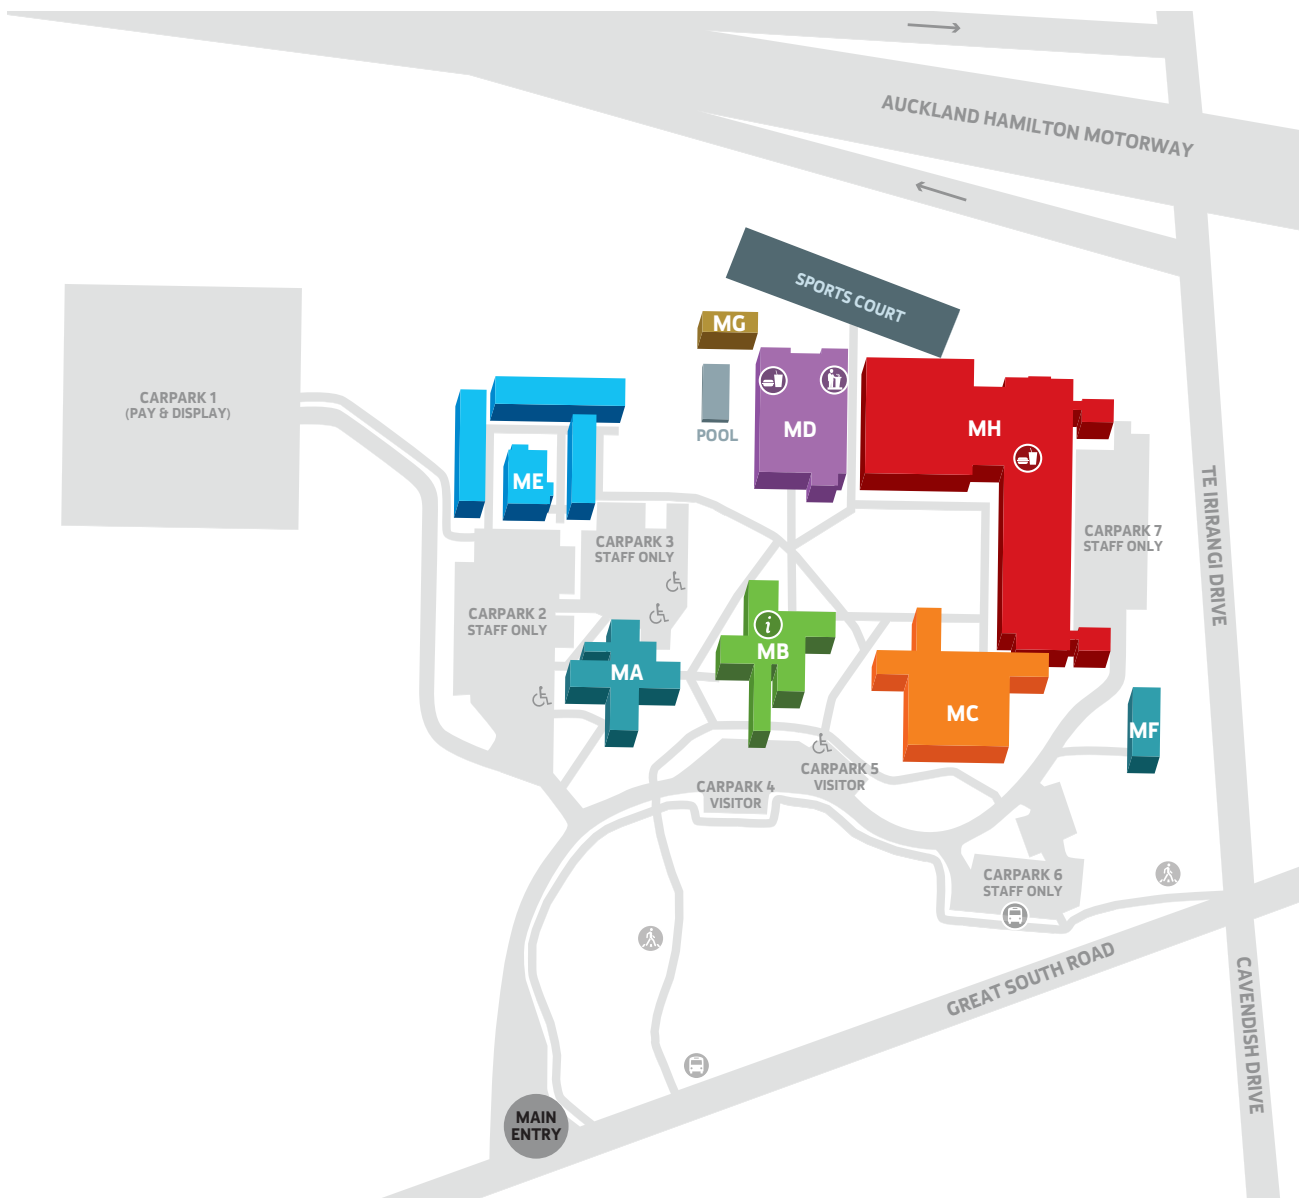

AUT SOUTH CAMPUS

640 Great South Road, Manukau 2025

SERVICES AND FACILITIES

Library – Ground floor, MA building
Learning Lab – Level 1, MA building
Café – Level 2, MD building and Level 1, MH building
Fitness Centre – Level 1, MD building
Boardroom – Level 3, MB building
Estates Service Centre, Security – MF building

PinkLime (print services) – Level 2, MC building
Student Medical Centre – Level 1, MB building
Student Counselling & Mental Health – Level 1, MB building
AUTSA (Auckland University of Technology Student Association) – ME building

STUDENT HUB & RECEPTION

Level 1, MB building
 Phone: 0800 AUT AUT (0800 288 288)
 Web: www.aut.ac.nz/studenthub

- Student Hub
- Cafés
- Conference facility
- Intercampus shuttle bus stop
- Public transport
- Pedestrian access
- Mobility parks